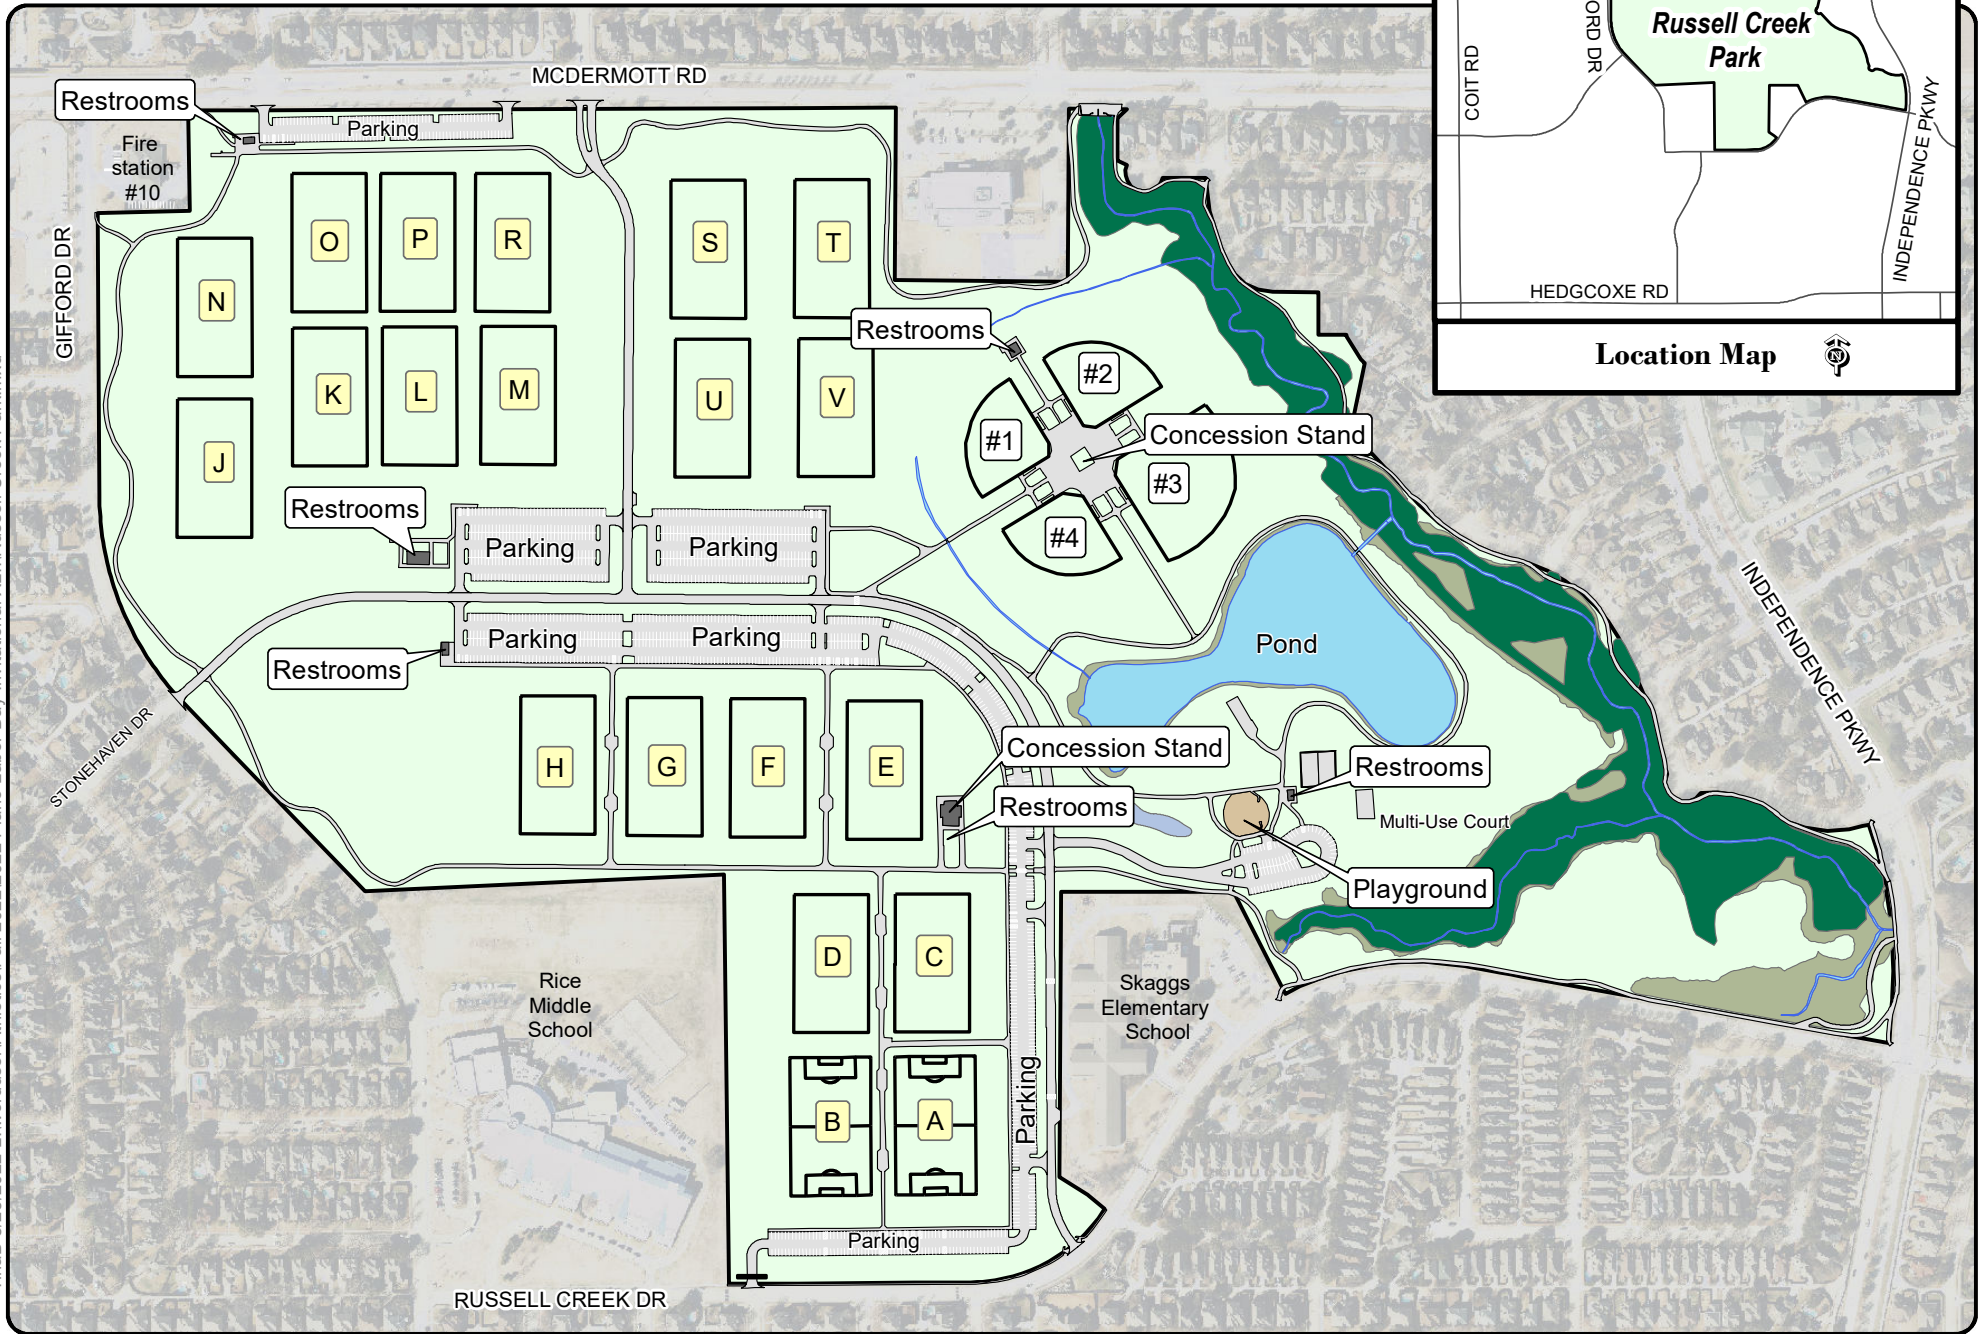

Russell Creek Park

3500 McDermott Road

TinaB 8/23/2022 L:\worduser\Athletics\Fall 2022\2022 Plano Labor Day Invitational XL\IRussell Creek Park.mxd

Note: This map is for abstract purposes only. Map is void after 9/5/2022.
*Field use by schedule or reservation only.

Parking is limited...Please carpool.
Thank you for not parking on streets and respecting neighborhood integrity.