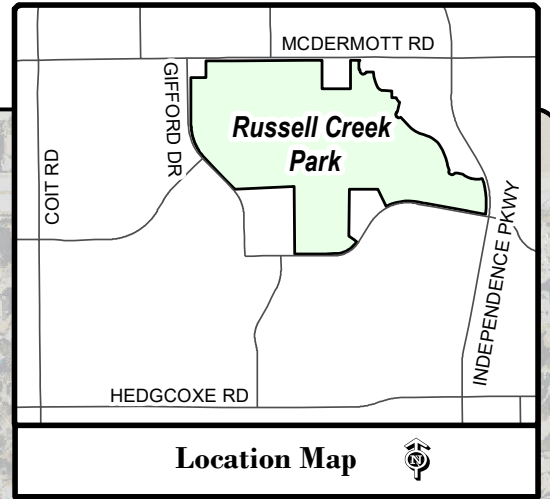

Russell Creek Park

3500 McDermott Road

TinaB 8/23/2022 L:\worduser\Athletics\Fall 2022\2022 Plano Labor Day Invitational XL\IRussell Creek Park.mxd

Note: This map is for abstract purposes only. Map is void after 9/5/2022.
*Field use by schedule or reservation only.

Parking is limited...Please carpool.
Thank you for not parking on streets and respecting neighborhood integrity.