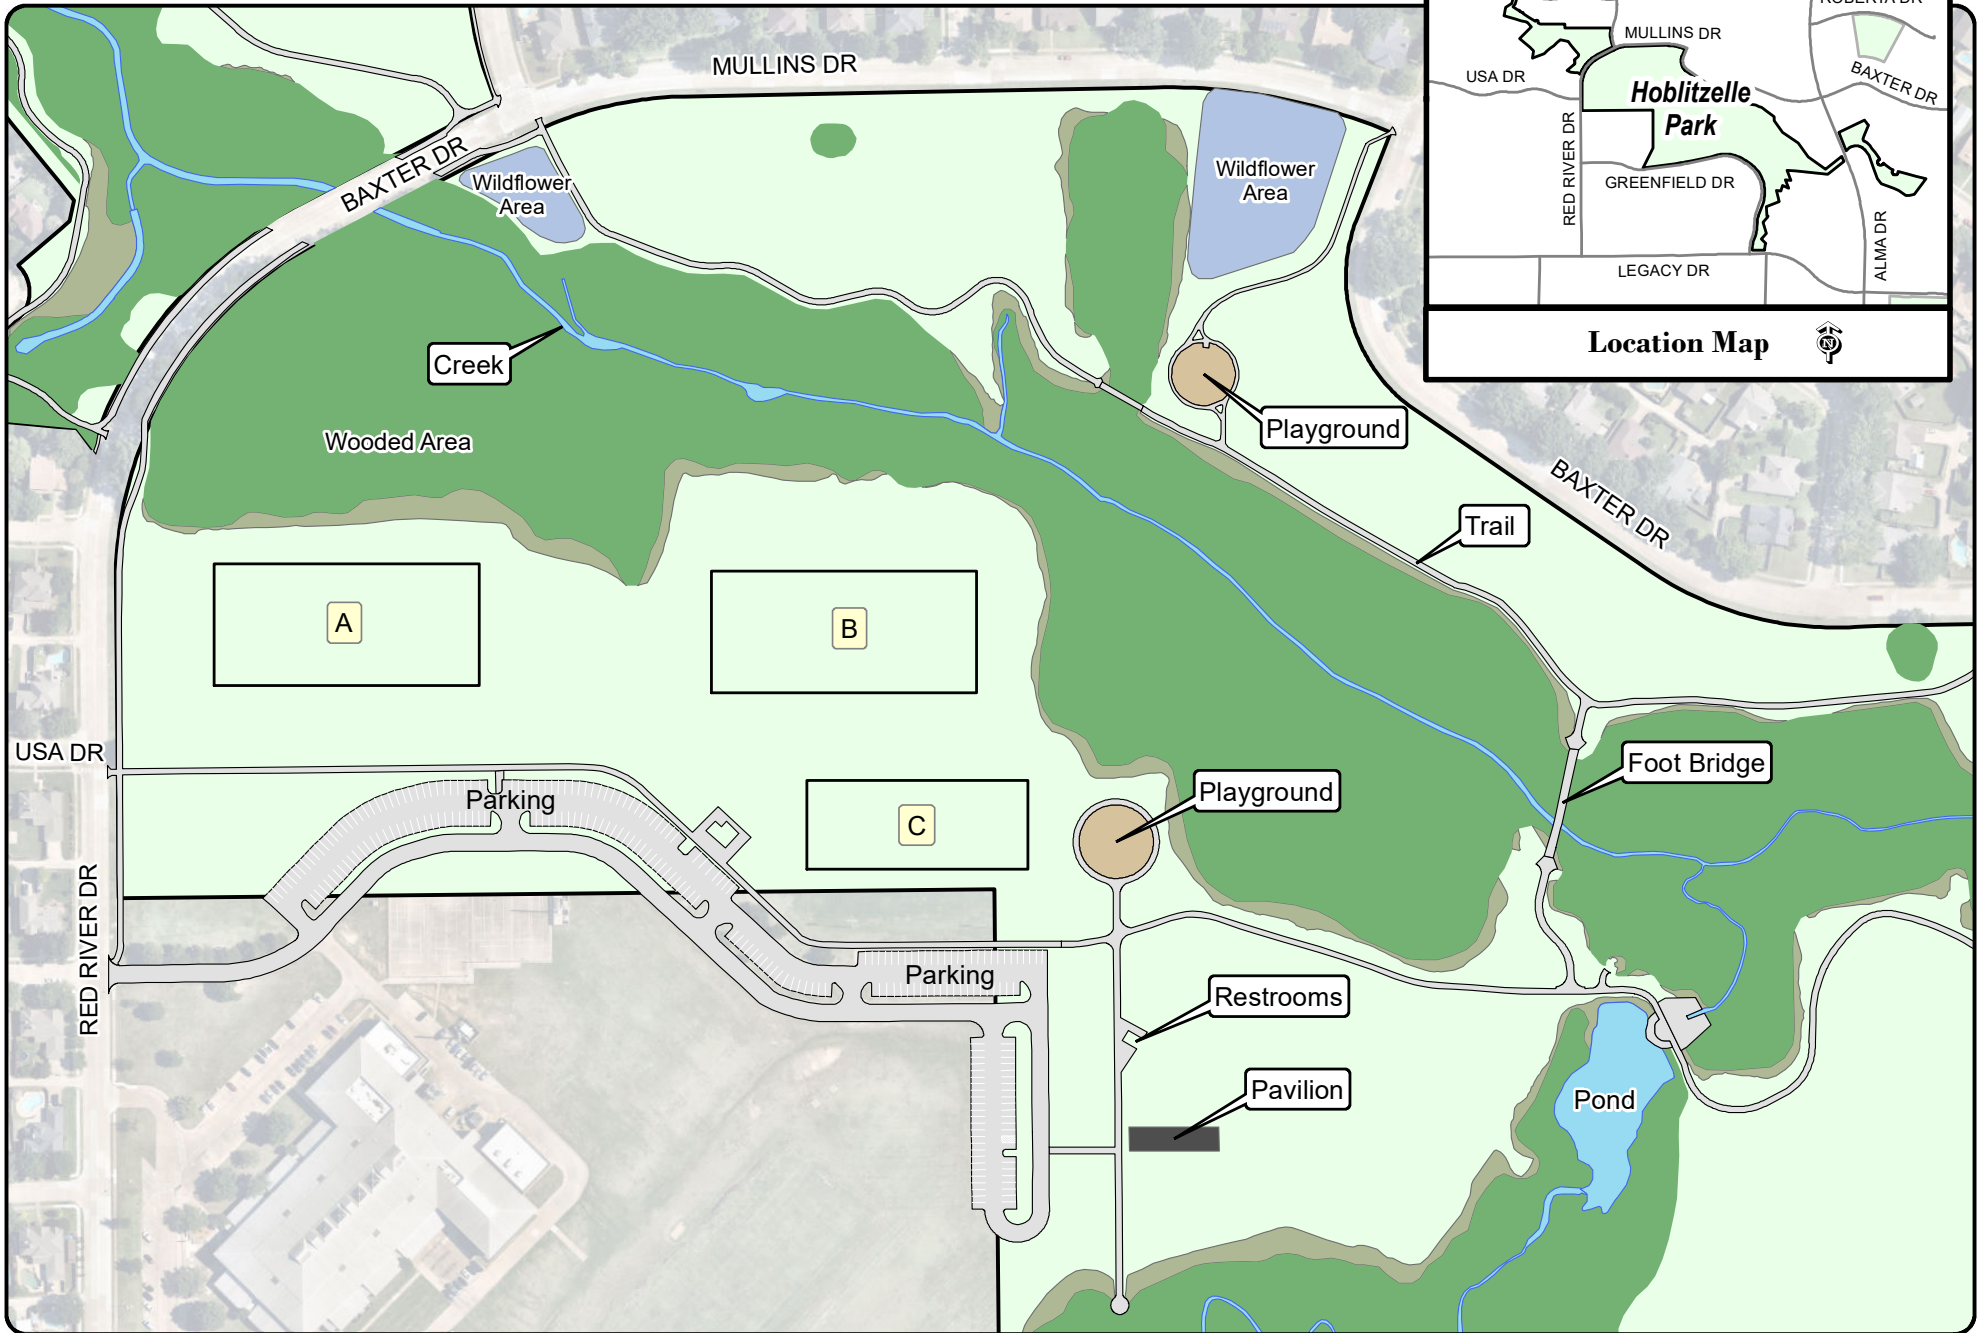

Hoblitzelle Park

7500 Red River Drive

TinaB 8/22/2022 L:\worduser\Athletics\Fall 2022\Hoblitzelle Park.mxd

Note: This map is for abstract purposes only. Map is void after Dec. 4, 2022.
Field use by schedule or reservation only.

Parking is limited...Please carpool.
Thank you for not parking on streets and respecting neighborhood integrity.