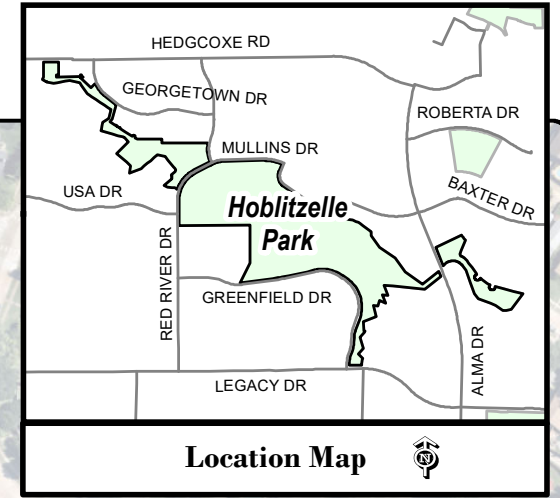

Hoblitzelle Park

7500 Red River Drive

TinaB 8/22/2022 L:\worduser\Athletics\Fall 2022\Hoblitzelle Park.mxd

Note: This map is for abstract purposes only. Map is void after Dec. 4, 2022.
Field use by schedule or reservation only.

Parking is limited...Please carpool.
Thank you for not parking on streets and respecting neighborhood integrity.