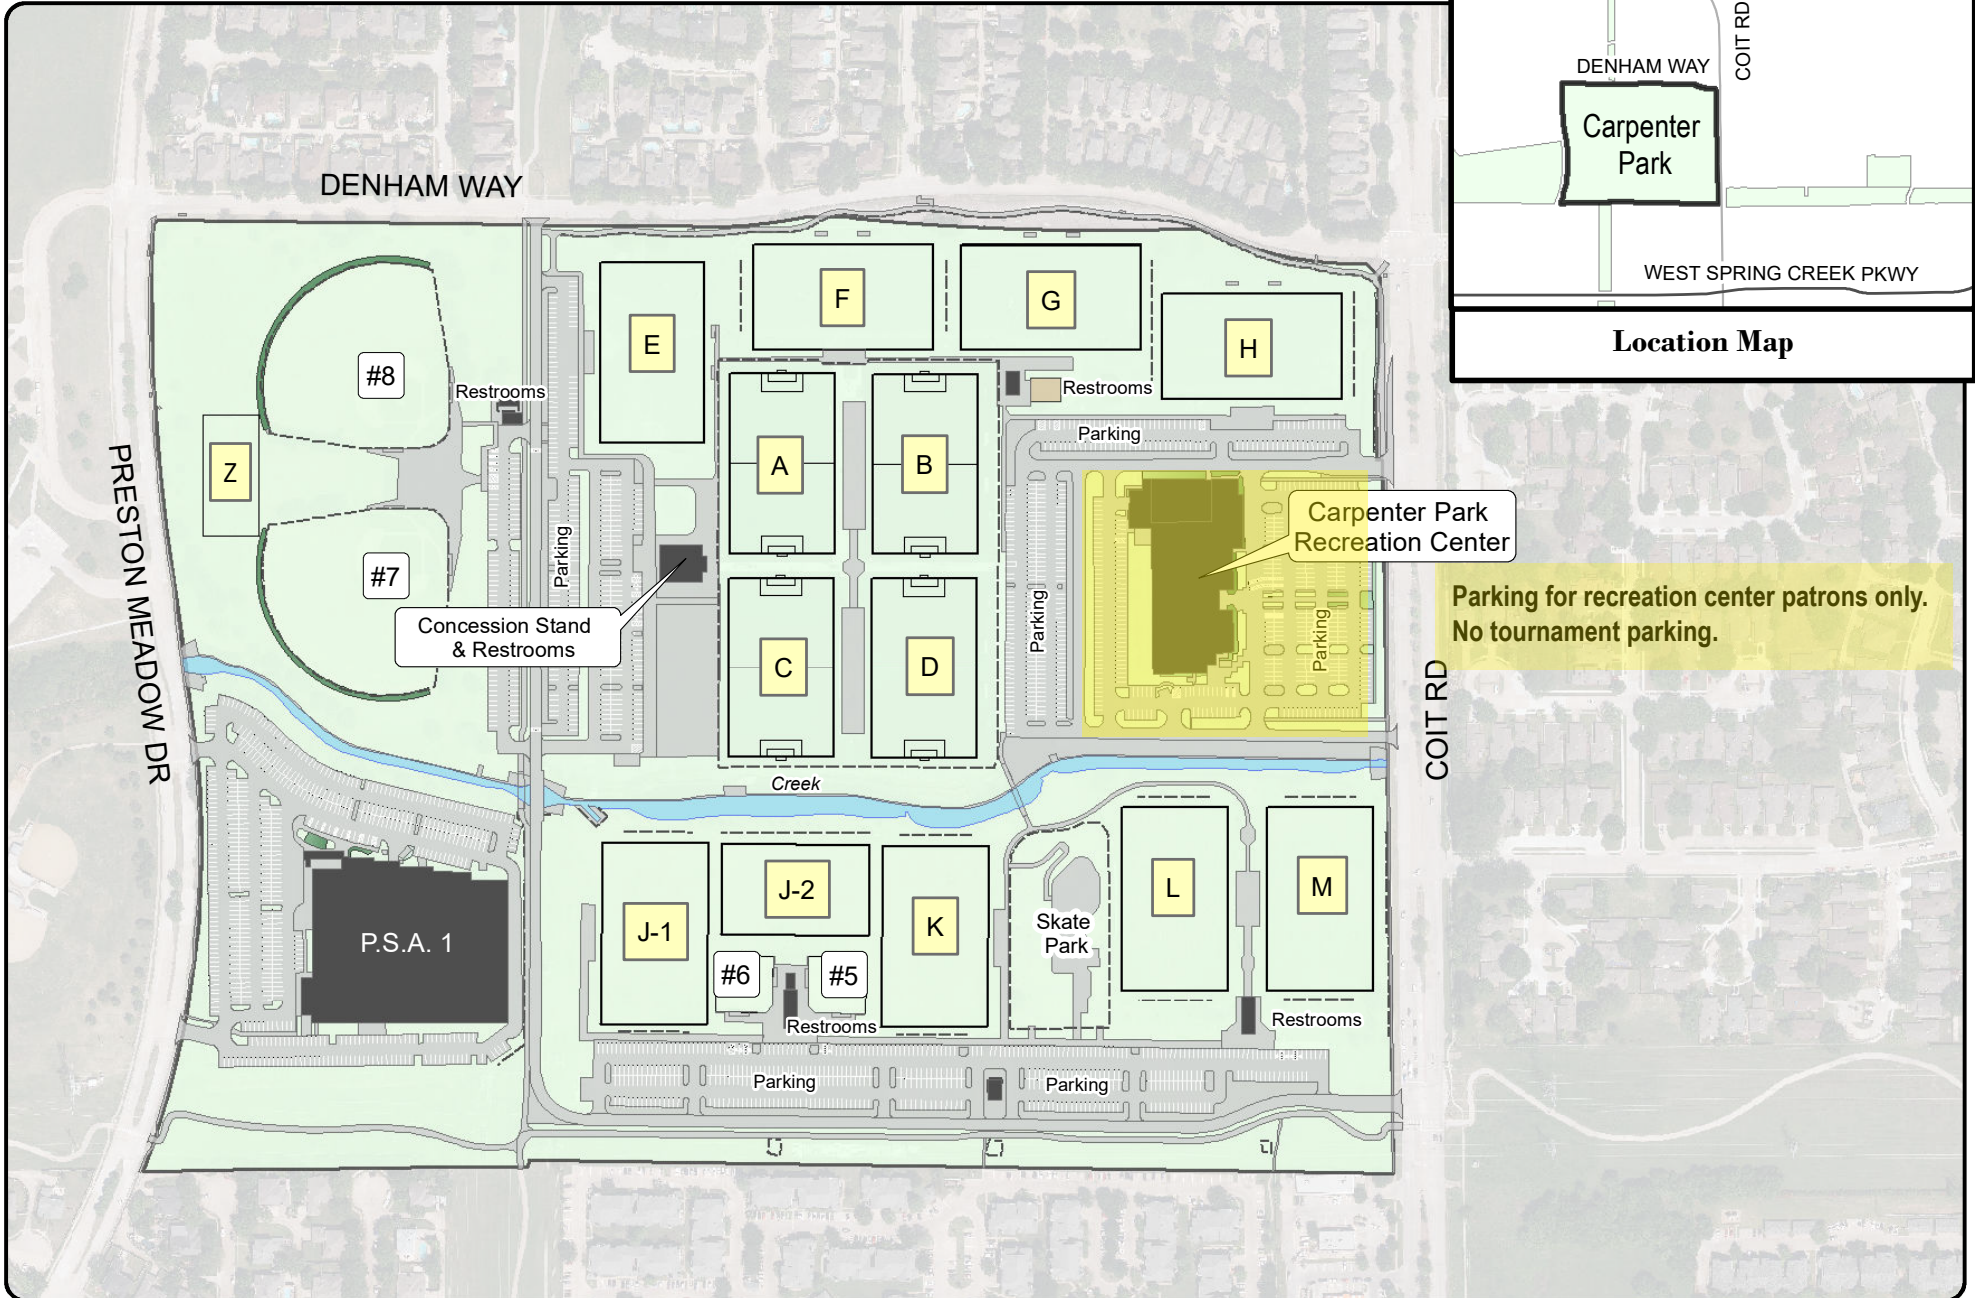

Carpenter Park

6701 Coit Rd, Plano, TX 75024

**Parking for recreation center patrons only.
No tournament parking.**

Note: This map is for abstract purposes only.
Field use by schedule or reservation only

Parking is limited...Please car pool.
Thank you for not parking on streets and respecting neighborhood integrity.